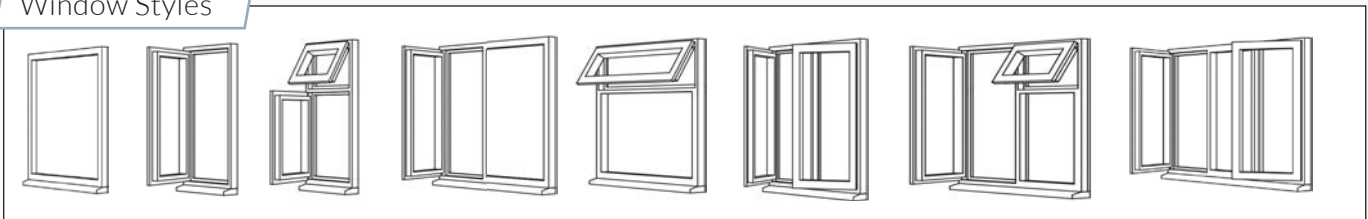

Glass Options

Obscure glass is typically utilised in bathrooms, shower rooms and other private areas. Our PVCu range can be specified with a variety of different glass patterns and obscurity levels to suit your needs.

Popular Styles

Because every home and personal taste is different, all our products are made to order. Our product experts will be happy to help you choose the right style and shape to create your dream home. These include stationary and operable side or top opening windows and doors with side and/or top lights. If you require a bespoke shaped solution, please don't hesitate to get in touch.

Window Styles