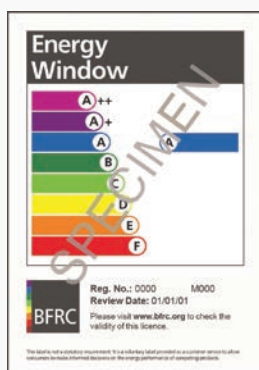

## Up to 'A' Energy Rating

Most people are familiar with the rainbow 'energy label' on white goods such as fridges and washing machines. These also apply to windows and doors.

Our PVCu windows and doors are available with an energy rating of 'A', which is considered to be top in class for energy efficiency. This equates to 'A' with the Thermal Rating Register or 'A' with BFRC as per the above illustration.