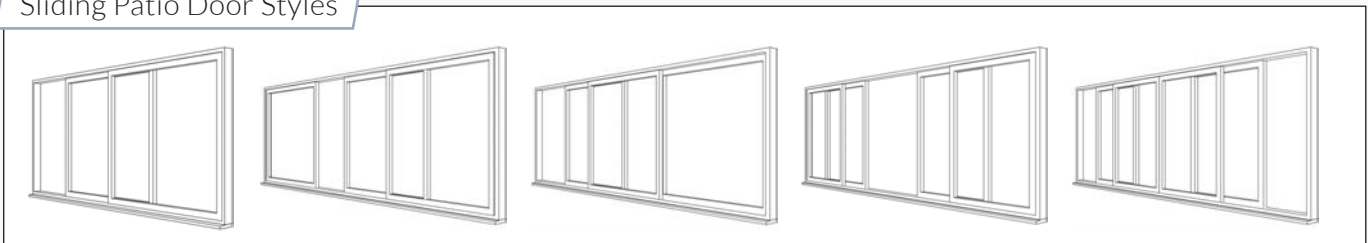

Sliding Patio Door Styles