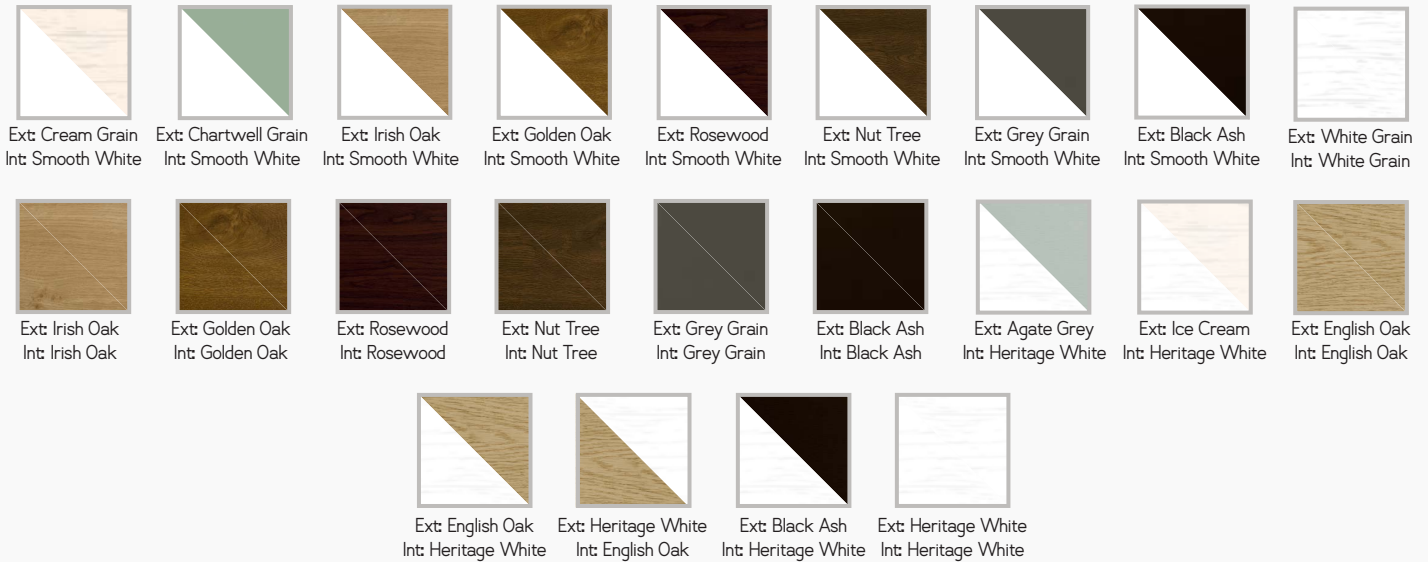

## Hardware Colours

Our hardware is available in the below eight different finishes. Please note that our monkey tail and tear drop handles are only available in chrome, gold, graphite and antique black.

White

Black

Chrome

Gold

Satin Chrome

Graphite

Bronze

Antique Black

# Colour Options

With any of our PVCu products you can choose a colour that suits your property perfectly and that gives it that first impression you've always dreamt of. As standard our windows and doors come in a smooth white finish, although because every home is different we offer a large range of different colours in both a smooth and woodgrain finish.

## 22 Colourways from Stock

Our PVCu windows and doors are available in 22 colourways from stock. By choosing a woodgrain foiled finish you are able to bring your windows to life with a glossy, freshly painted, realistic timber effect.