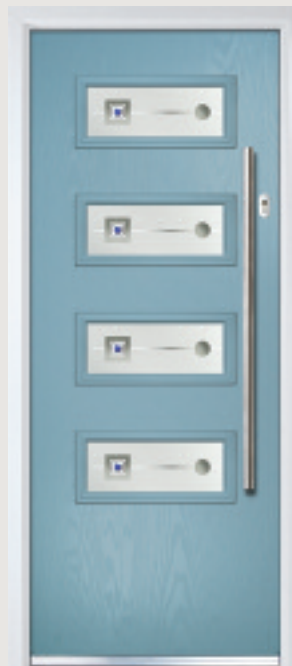

Door Colour: Nimbus
Decorative Glass: Tahoe Blue