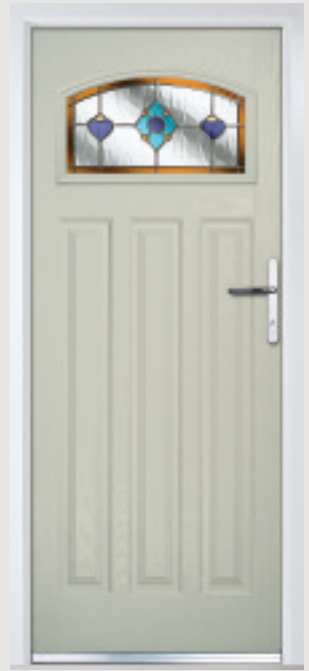

Door Colour: Golden Oak
Decorative Glass: Simplicity Brass