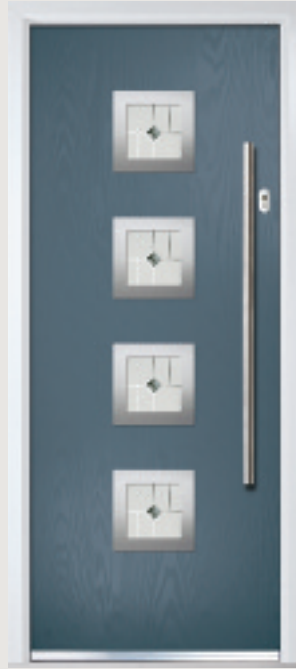

Door Colour: Emerald
Decorative Glass: Tahoe Black

Door Colour: Slate
Decorative Glass: Roma

Door Colour: Diablo
Decorative Glass: Kensington

Door Colour: Chartwell Green
Decorative Glass: Millennium