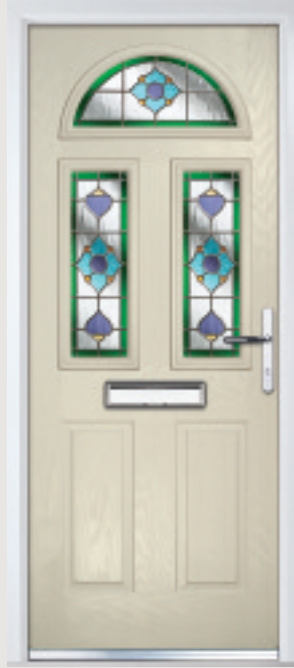

Door Colour: Mulberry
Decorative Glass: Reflections