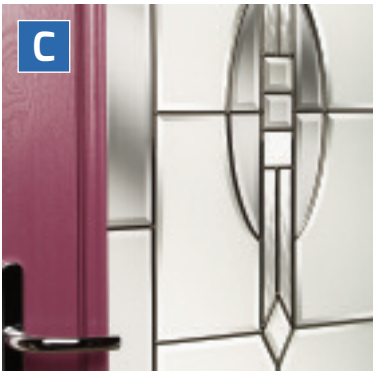

C

Decorative Glass

RegaLead is the largest supplier of decorative components to the glass and door industry, trading in more than 80 countries. The company offers the widest range of traditional and contemporary glass designs, so our customers have infinite options for their front door. As well as being market leaders, innovation is key, with glass specifications providing the lowest U values of any decorative glass on the market; compliance with Document Q P1A (EN356) on Security Plus units, and the pioneering stainless steel Inox glass and glazing systems.

Glass Colour Options

Certain glass designs lend themselves to colour co-ordination of the glass to complement or contrast your choice of door colour. These are indicated by the above symbol.