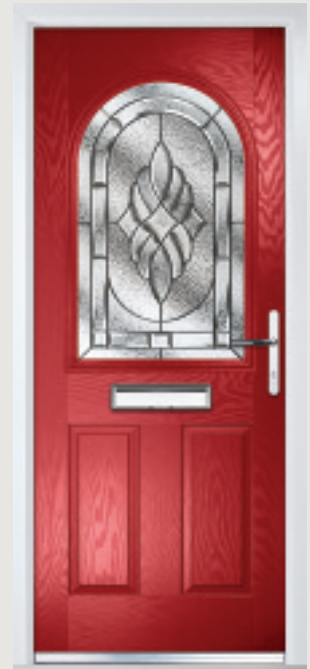

Door Colour: Azure
Decorative Glass: GridLite Etch