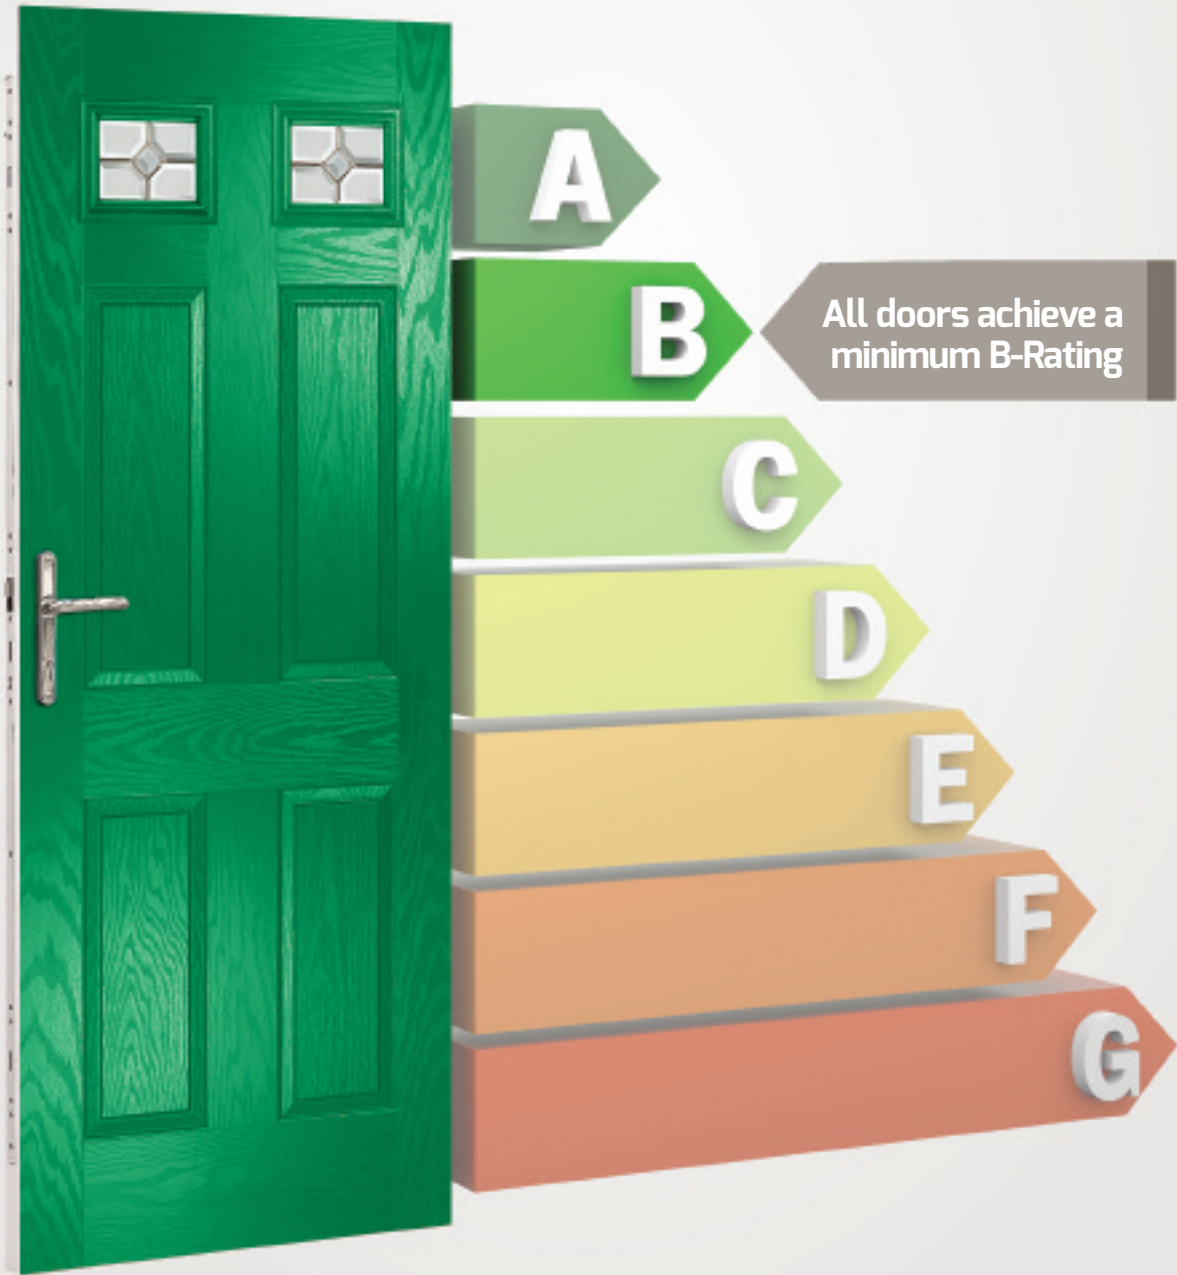

Thermal Performance

Composite doors are much more thermally efficient than either timber or PVC, and our doors are manufactured to the highest quality standards, making them more thermally efficient by design.

The warm foam core allows the door to have a significantly better 'U' value than traditional timber doors, PVC skinned timber doors and steel doors, and our entire range meets with the requirements of the current Building Regulations.

There are various upgrades to glass options which increase the thermal performance of the door. The combination should keep your home warmer and could help reduce your energy bills.