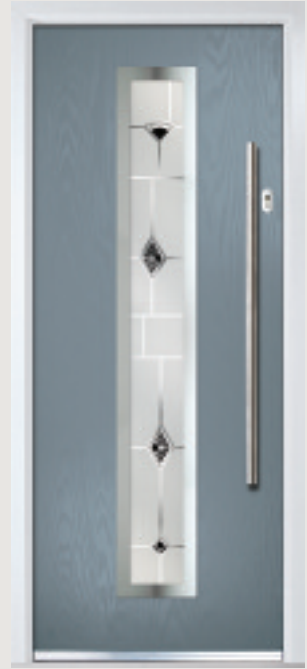

Inox Monaco

Contemporary Doors

With its large single centre lite drawing the eye, the Monaco achieves a bold yet graceful design.