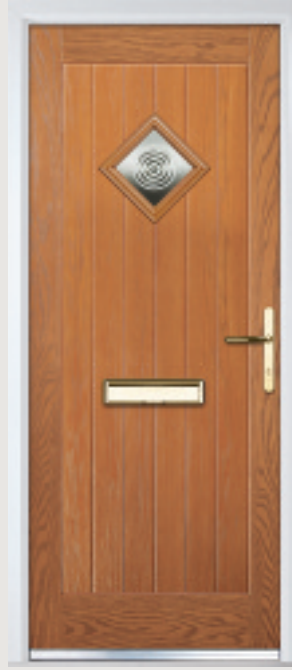

Unlike other 'cottage' doors in the market, the Belfry has a unique 'offset etched' detailing and comes in two glazing styles.

Belfry

Belfry 3

Door Colour: Golden Oak
Decorative Glass: Bullseye

Door Colour: Cotswold
Decorative Glass: Simplicity