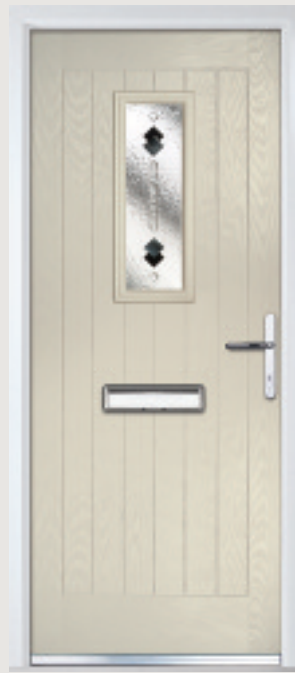

Door Colour: Victory Blue
Decorative Glass: Zinc Star