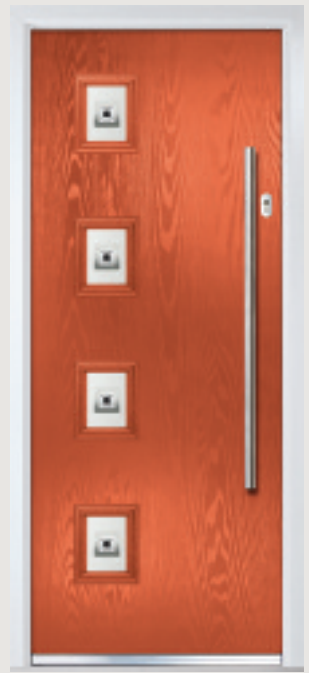

Door Colour: Anthracite
Decorative Glass: Roma