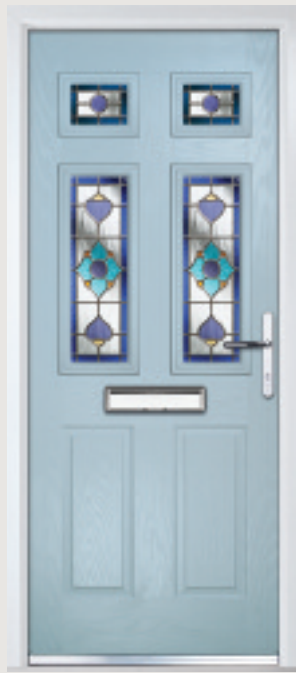

Door Colour: Chartwell Green
Decorative Glass: Simplicity Zinc