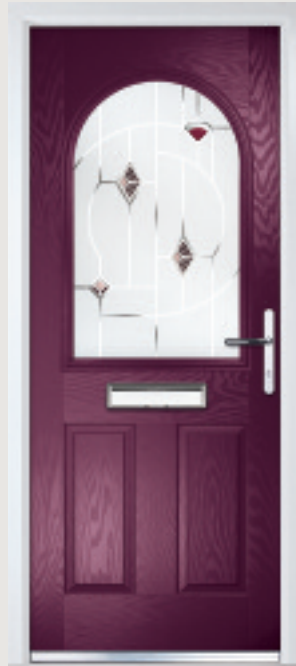

Door Colour: Emerald
Decorative Glass: Simplicity Zinc