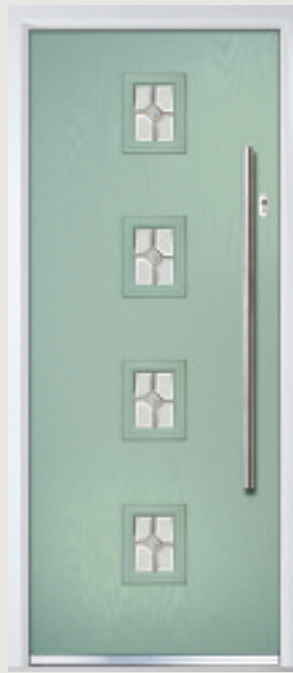

Shown in Flush Option