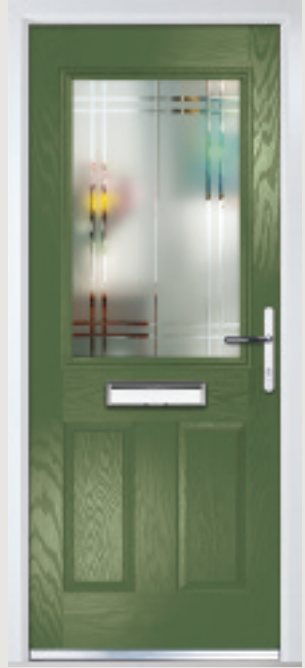

Shown with GridLite glazing option