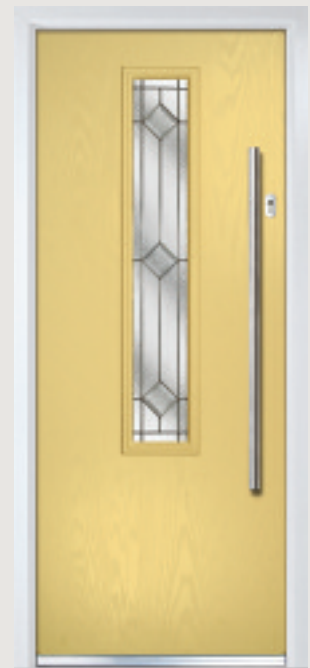

Door Colour: Bolero
Decorative Glass: Matrix

Door Colour: Chartwell
Decorative Glass: Reflections

Door Colour: Victory Blue
Decorative Glass: Murano Black

Door Colour: Citrine
Decorative Glass: Simplicity