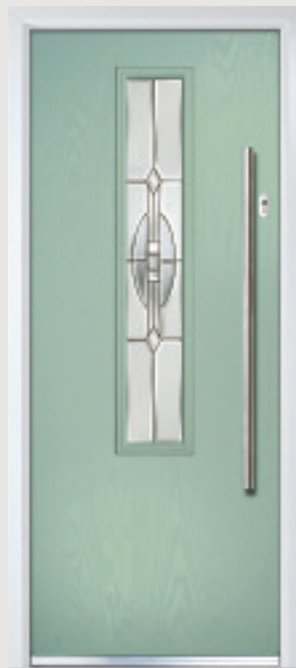

Door Colour: Chartwell
Decorative Glass: Reflections