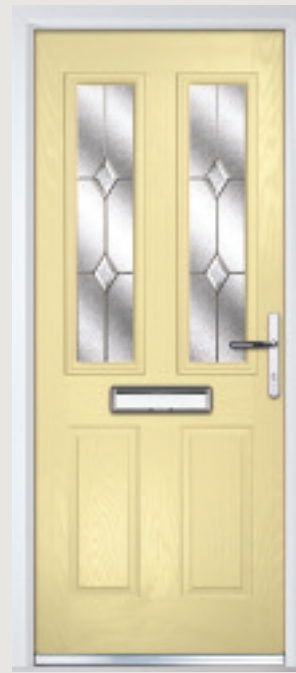

Shown with Birkdale glazing option