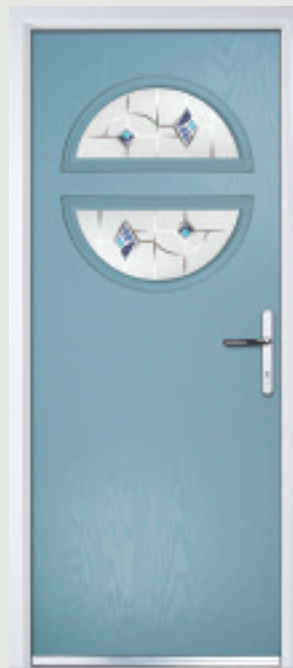

Door Colour: Nimbus
Decorative Glass: Murano Blue

Door Colour: Emerald
Decorative Glass: Tahoe Green